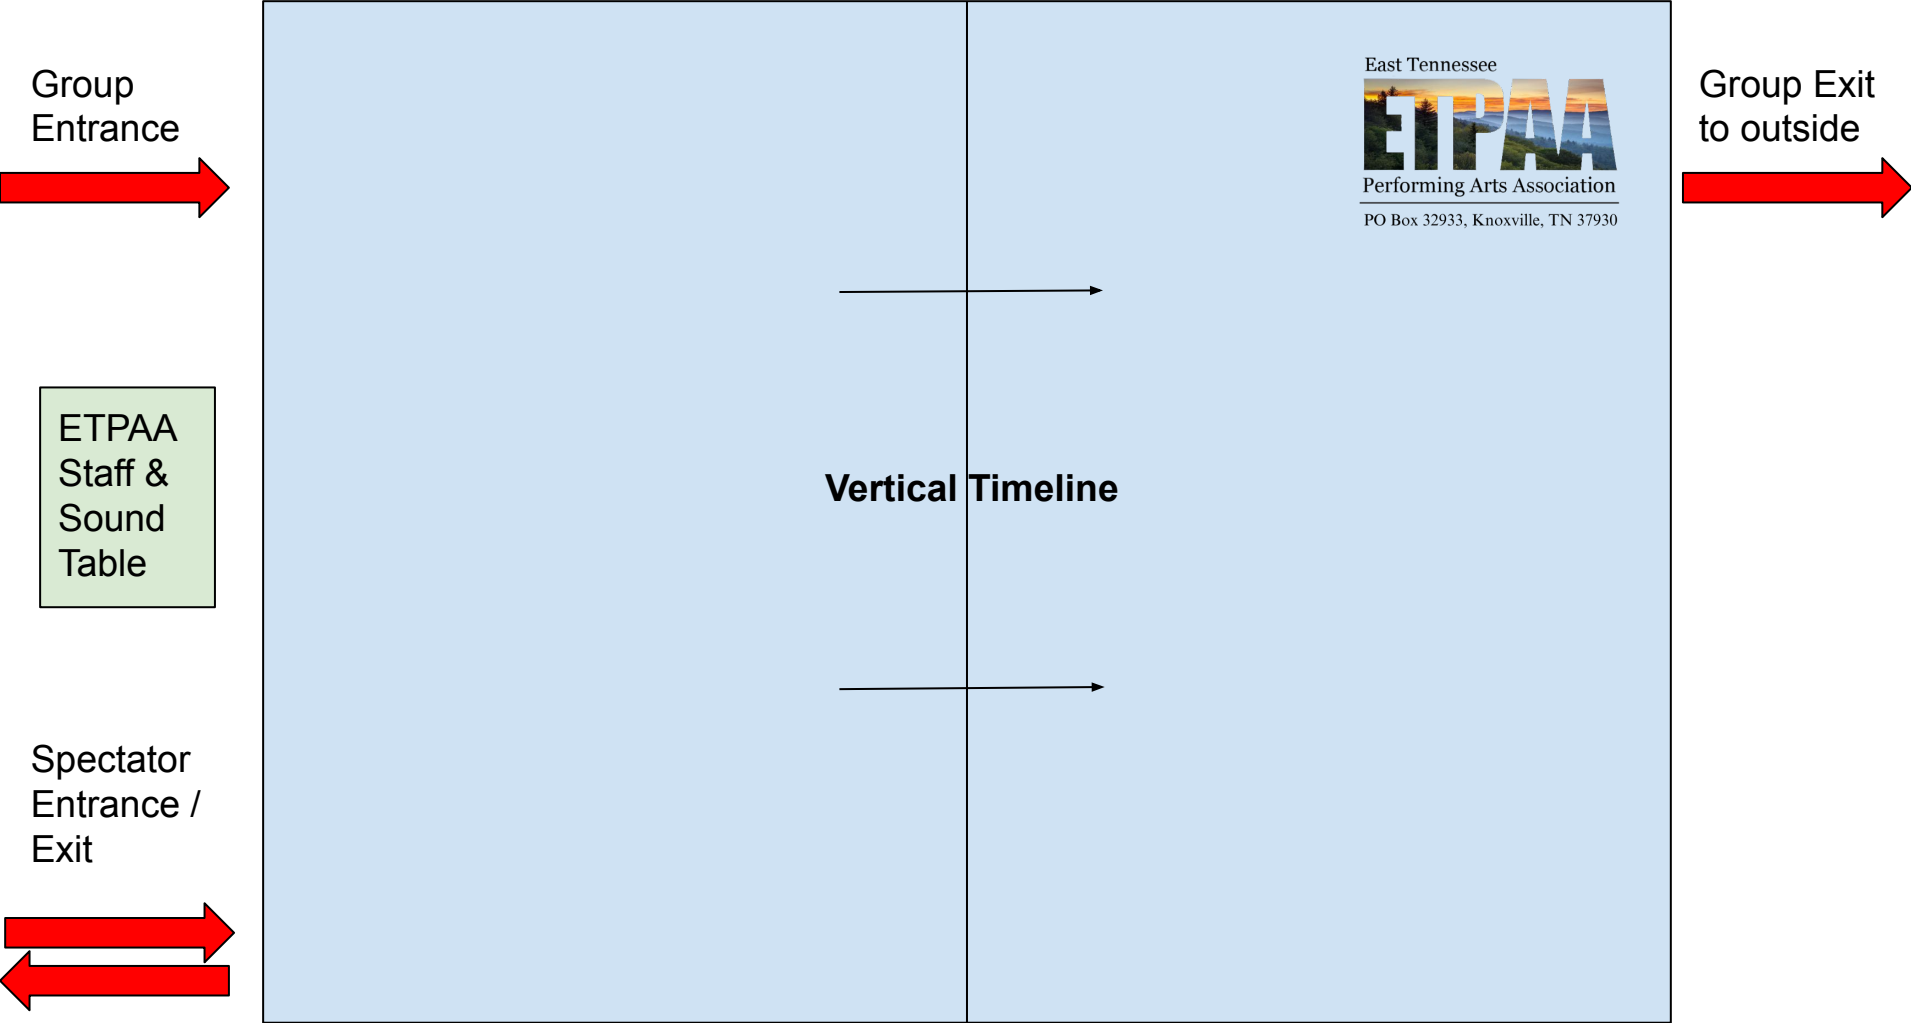

Unit seating - upper back bleachers

**Units do a vertical floor fold (side to side) for this event**

Group Entrance

Group Exit to outside

ETPAA Staff & Sound Table

Spectator Entrance / Exit

Vertical Timeline